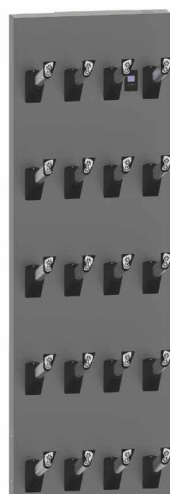

bootDryer speedDry
type ecoDry 10 pairs